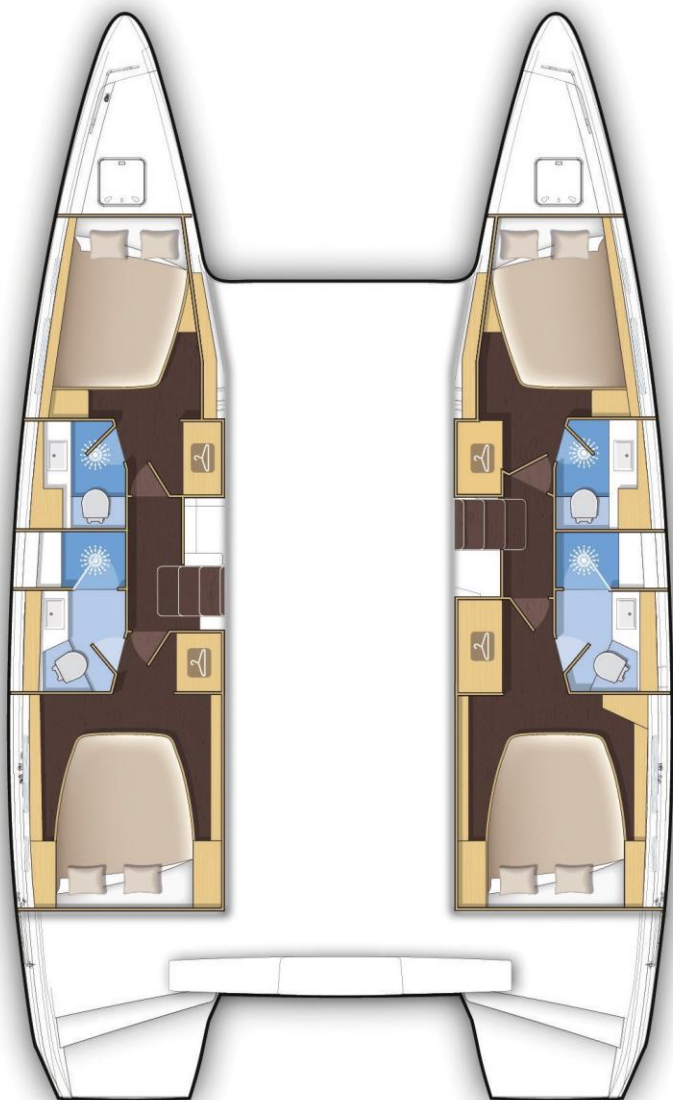

LAGOON 42

LEGGIERO

CATAMARAN LEGGIERO

SPECIFICATIONS

Produced	2017
Length	12.8 m/42'
Draft	1.25 m/4'1"
Engine	2 x 45 HP
Cruising speed	8knt
Cabins	4+2
Berths	8+2+(1+1)
Bathrooms	4
Fuel tank	600 L/159 US gal
Water tank	300 L/79 US gal

EQUIPMENT

- Mainsail Dacron square top,
- Fully air-conditioned,
- Generator,
- Heating,
- Electric refrigerator (1*130L + 2*100L),
- Freezer,
- MP3 player,
- 4 electric toilets

This sleek and curvy catamaran will make you fall in love with it at first sight.

The salon is bright, functional, spacious and airy. The galley is well equipped and ready to use.

Four en-suite cabins provide comfortable accommodation for you and your friends and family.